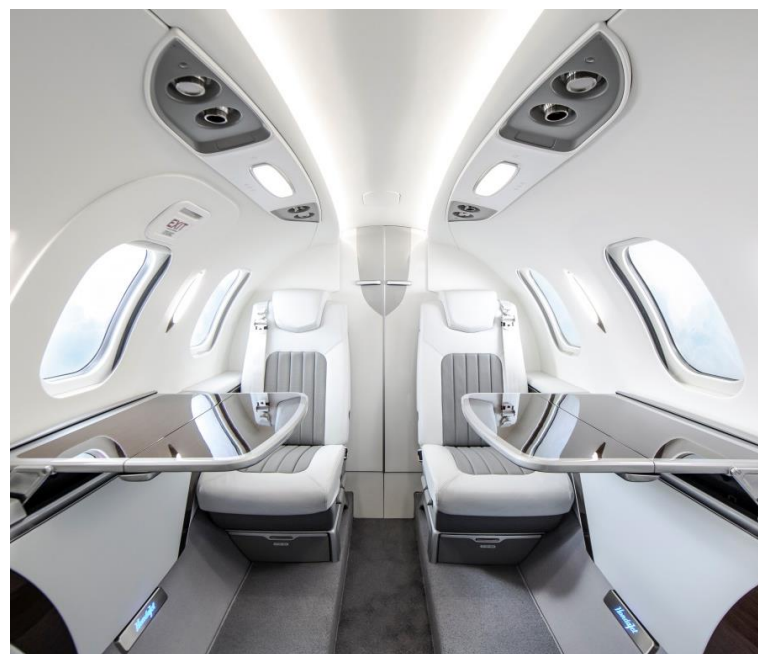

2019 HondaJet Elite

SN 4200166

Exterior Color
Signature Paint Scheme
Ice Blue Accent
Titanium Pearl Stripe

Exterior Equipment
RH Wing Inspection Light
LH/RH Logo Lights
Speed Brake

Avionics
CPDLC
DME Receiver
Radar Altimeter
Jeppesen Chartview
Dual ES Transponders
TAWS Class B
Synthetic Vision
Weather Radar System
Surface Watch
Cockpit Iridium
Enhanced AFCS
Garmin Flightstream

Interior Color Palette
Moonlight

Cockpit
Crew Seats – Leather Upgrade

Lavatory
Solid Aft Cabin Door
Externally Serviceable Toilet
Belted Lavatory
Sink with Running Water

Cabin
LH Storage Cabinet
RH Forward Side Facing Seat
Executive Seats, Dual Tone
LH/RH Stowable Executive Table
Electrically Pleated Shades
Lighted Logo Trim
Enhanced Cabin Mgt System
Bongiovi Audio System
Life Vests
Isle Carpet Runner - Plain