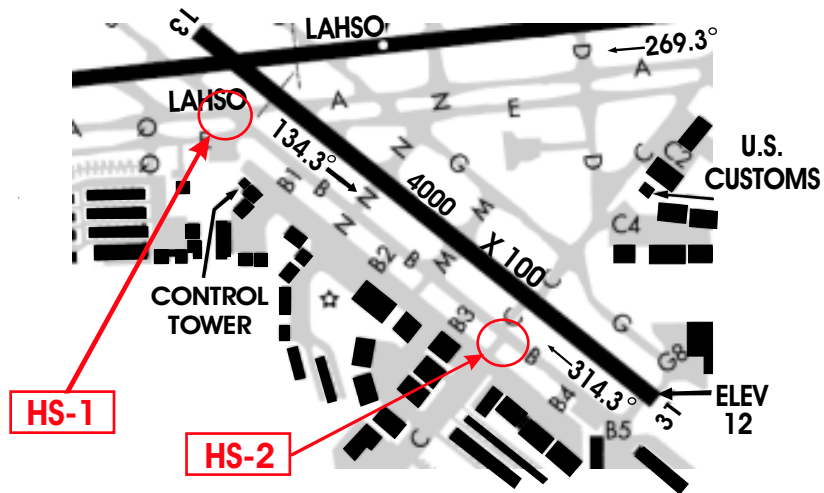

FORT LAUDERDALE EXECUTIVE AIRPORT (FXE)
FORT LAUDERDALE, FL

Hot Spot Chart

For informational purposes only. Not an official airport diagram.

FXE Hot Spots

HS-1 - Intersection of Taxiway Bravo and Runway 8/26

HS-2 - Intersection of Taxiway Charlie from Bravo and Runway 13/31