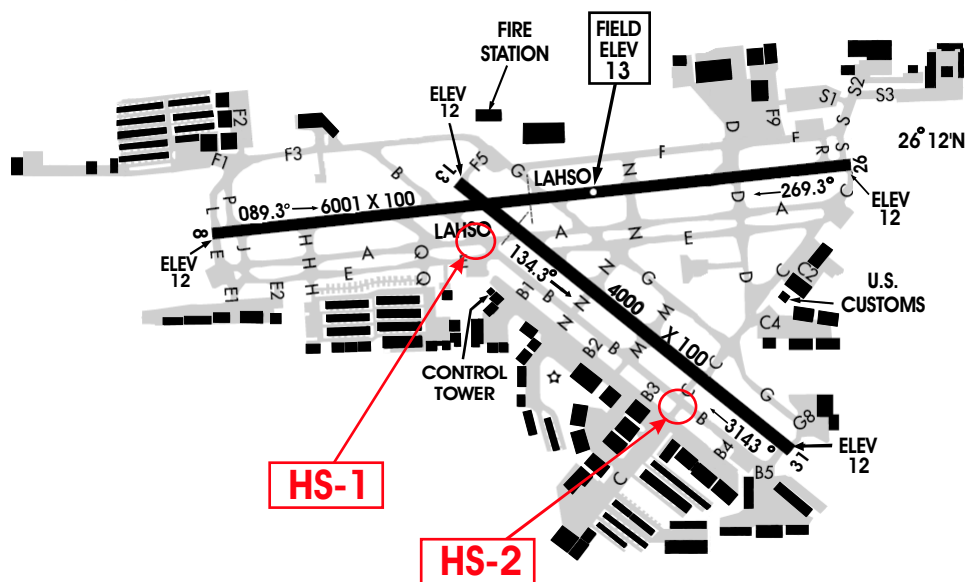

FORT LAUDERDALE EXECUTIVE AIRPORT (FXE)
FORT LAUDERDALE, FL

Hot Spot Chart

For informational purposes only. Not an official airport diagram.

FXE Hot Spots

HS-1 - Intersection of Taxiway Bravo and Runway 8/26

HS-2 - Intersection of Taxiway Charlie from Bravo and Runway 13/31